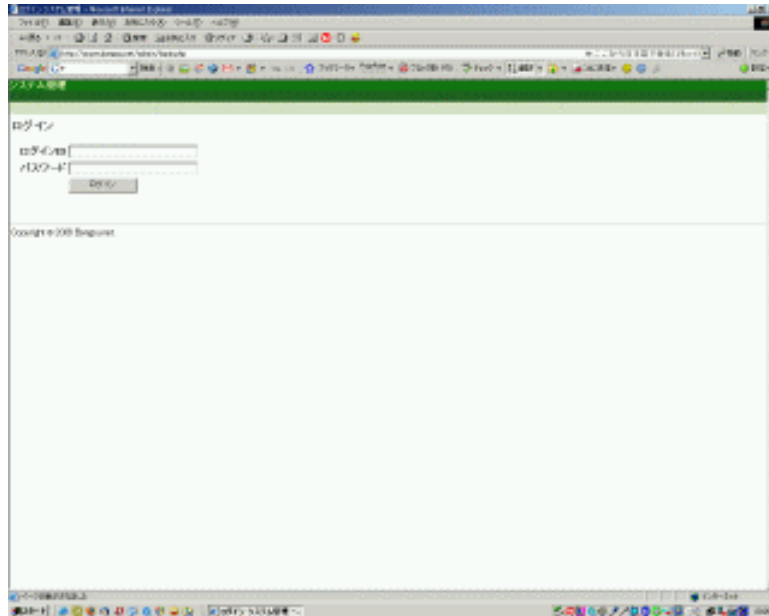

3) ログイン

- ■店舗、施設の情報进行管理する管理者は専用管理画面にID、パスワードで入ります。
- ・複数人のID、パスワードの発行も可能です。